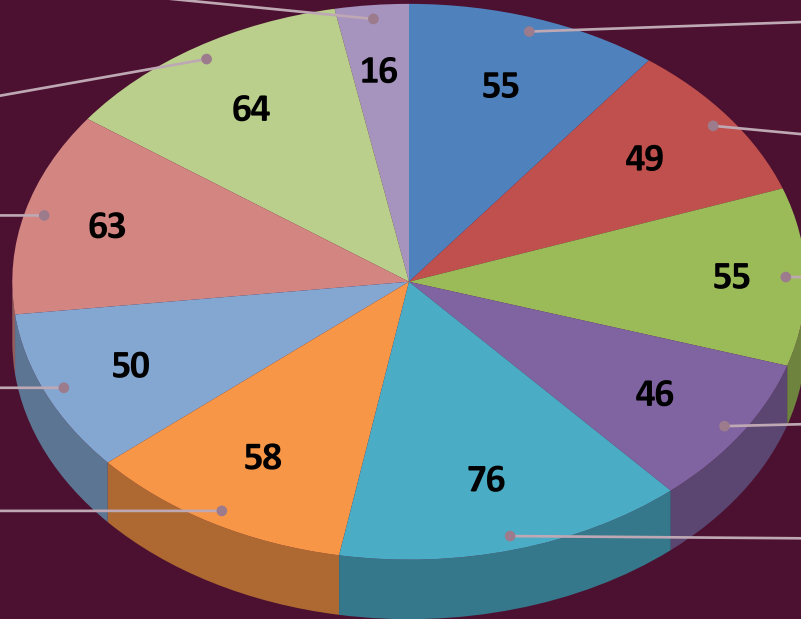

GOA COVID DEATHS: 1-10 MAY '21

10 May

3.0%

9 May

12.0%

8 May

11.8%

7 May

9.4%

6 May

10.9%

1 May

10.3%

2 May

9.2%

3 May